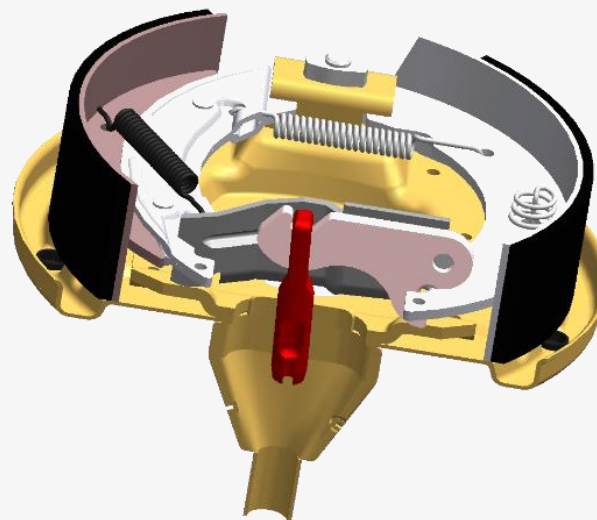

EXPANDER LEVER BRAKES (BACKMAT)

- **Special drum brakes for TRAILERS**

160 x 35

200 x 50

250 x 40

300 x 60/80

Other sizes on request